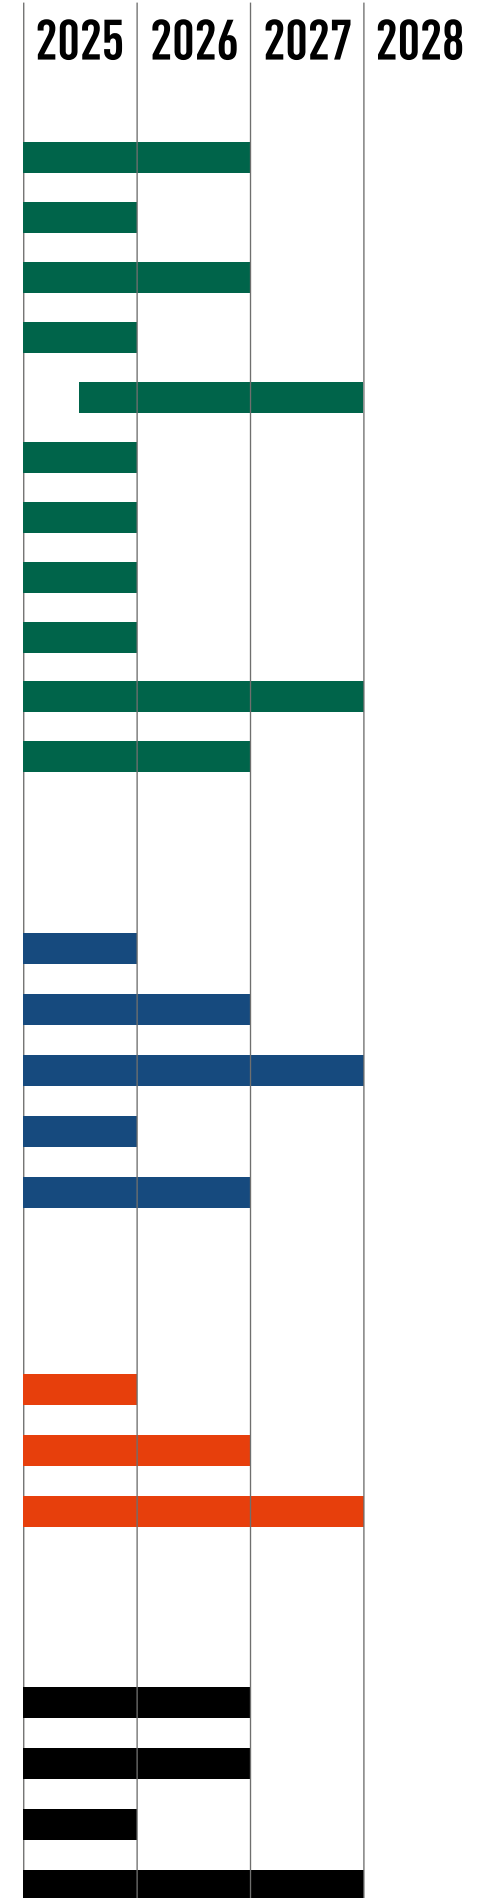

Neuer Blauton für Electric Blue Lemonade, genutzt in teamFINAL und teamGOAL Casuals

Gleiche Farbe, neuer Name in neuen Linien – alter Name in Carry-Over-Linien

STEEL GRAY	CAST IRON
PRISM VIOLET	TEAM VIOLET
PEACOCK	PUMA NAVY
FLUO PINK	FLURO PINK PES NEON
PEPPER GREEN	SPORT GREEN
CYBER YELLOW	FASTER YELLOW
FLUO YELLOW	FLURO YELLOW PES NEON
CORDOVAN	TEAM REGAL RED

Durchlaufende und neue Farben

PUMA WHITE	PUMA BLACK	MEDIUM GRAY HEATHER	PUMA SILVER	IGNITE BLUE
FLAT MEDIUM GRAY	PARISIAN NIGHT	SMOKED PEARL	ELECTRIC BLUE LEMONADE	
TEAM LIGHT BLUE	BLUE ATOLL	GREEN MOSS	FIZZY LIME	
NRGY RED	PUMA RED	NEON CITRUS		
SUN STREAM	ELECTRIC LIME	FRESH MINT		
GOLDEN POPPY	RICKIE ORANGE			

PUMA TEAMWEAR FARBEN

SPIELKLEIDUNG

- teamCUP **NEU**
- teamFINAL
- teamULTIMATE **NEU**
- teamGLORY
- teamCLASSIC* **NEU**
- teamLIGA Striped
- teamVISION
- teamPACER
- teamLIGA
- teamGOAL
- teamRISE

TEAMKLEIDUNG

- teamFINAL
- teamCUP **NEU**
- teamGOAL
- teamLIGA
- teamRISE

REISE | FREIZEIT

- teamFINAL
- teamEVOSTRIPE **NEU**
- teamGOAL

ACCESSORIES

- ORBITA Bälle
- FUTSAL
- teamFINAL Taschen
- teamGOAL Taschen

LAUFZEITEN