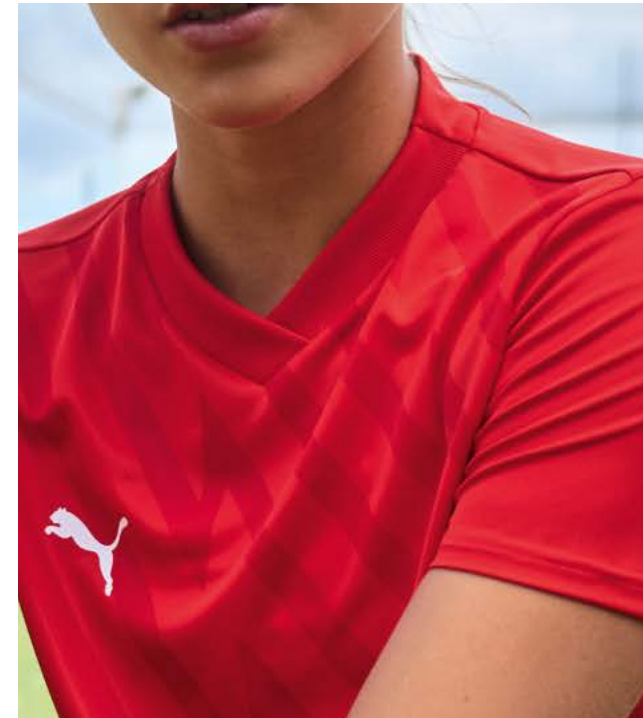

01

705754 teamGOAL Shorts Wmns

XS-XXL € 22.95*

Regular Fit • dryCELL • 100% recyceltes Polyester
Mesh-Einsätze an der Seite, elastischer Bund mit Zugband

01 PUMA Red-PUMA White • 02 Electric Blue Lemonade-PUMA White • 03 PUMA Black-PUMA White • 04 PUMA White-PUMA Black • 05 Sport Green-PUMA White • 06 PUMA Navy-PUMA White • 18 Team Light Blue-PUMA White • 60 Fresh Mint-PUMA Black • 61 Sun Stream-PUMA Black

2025 - 2027